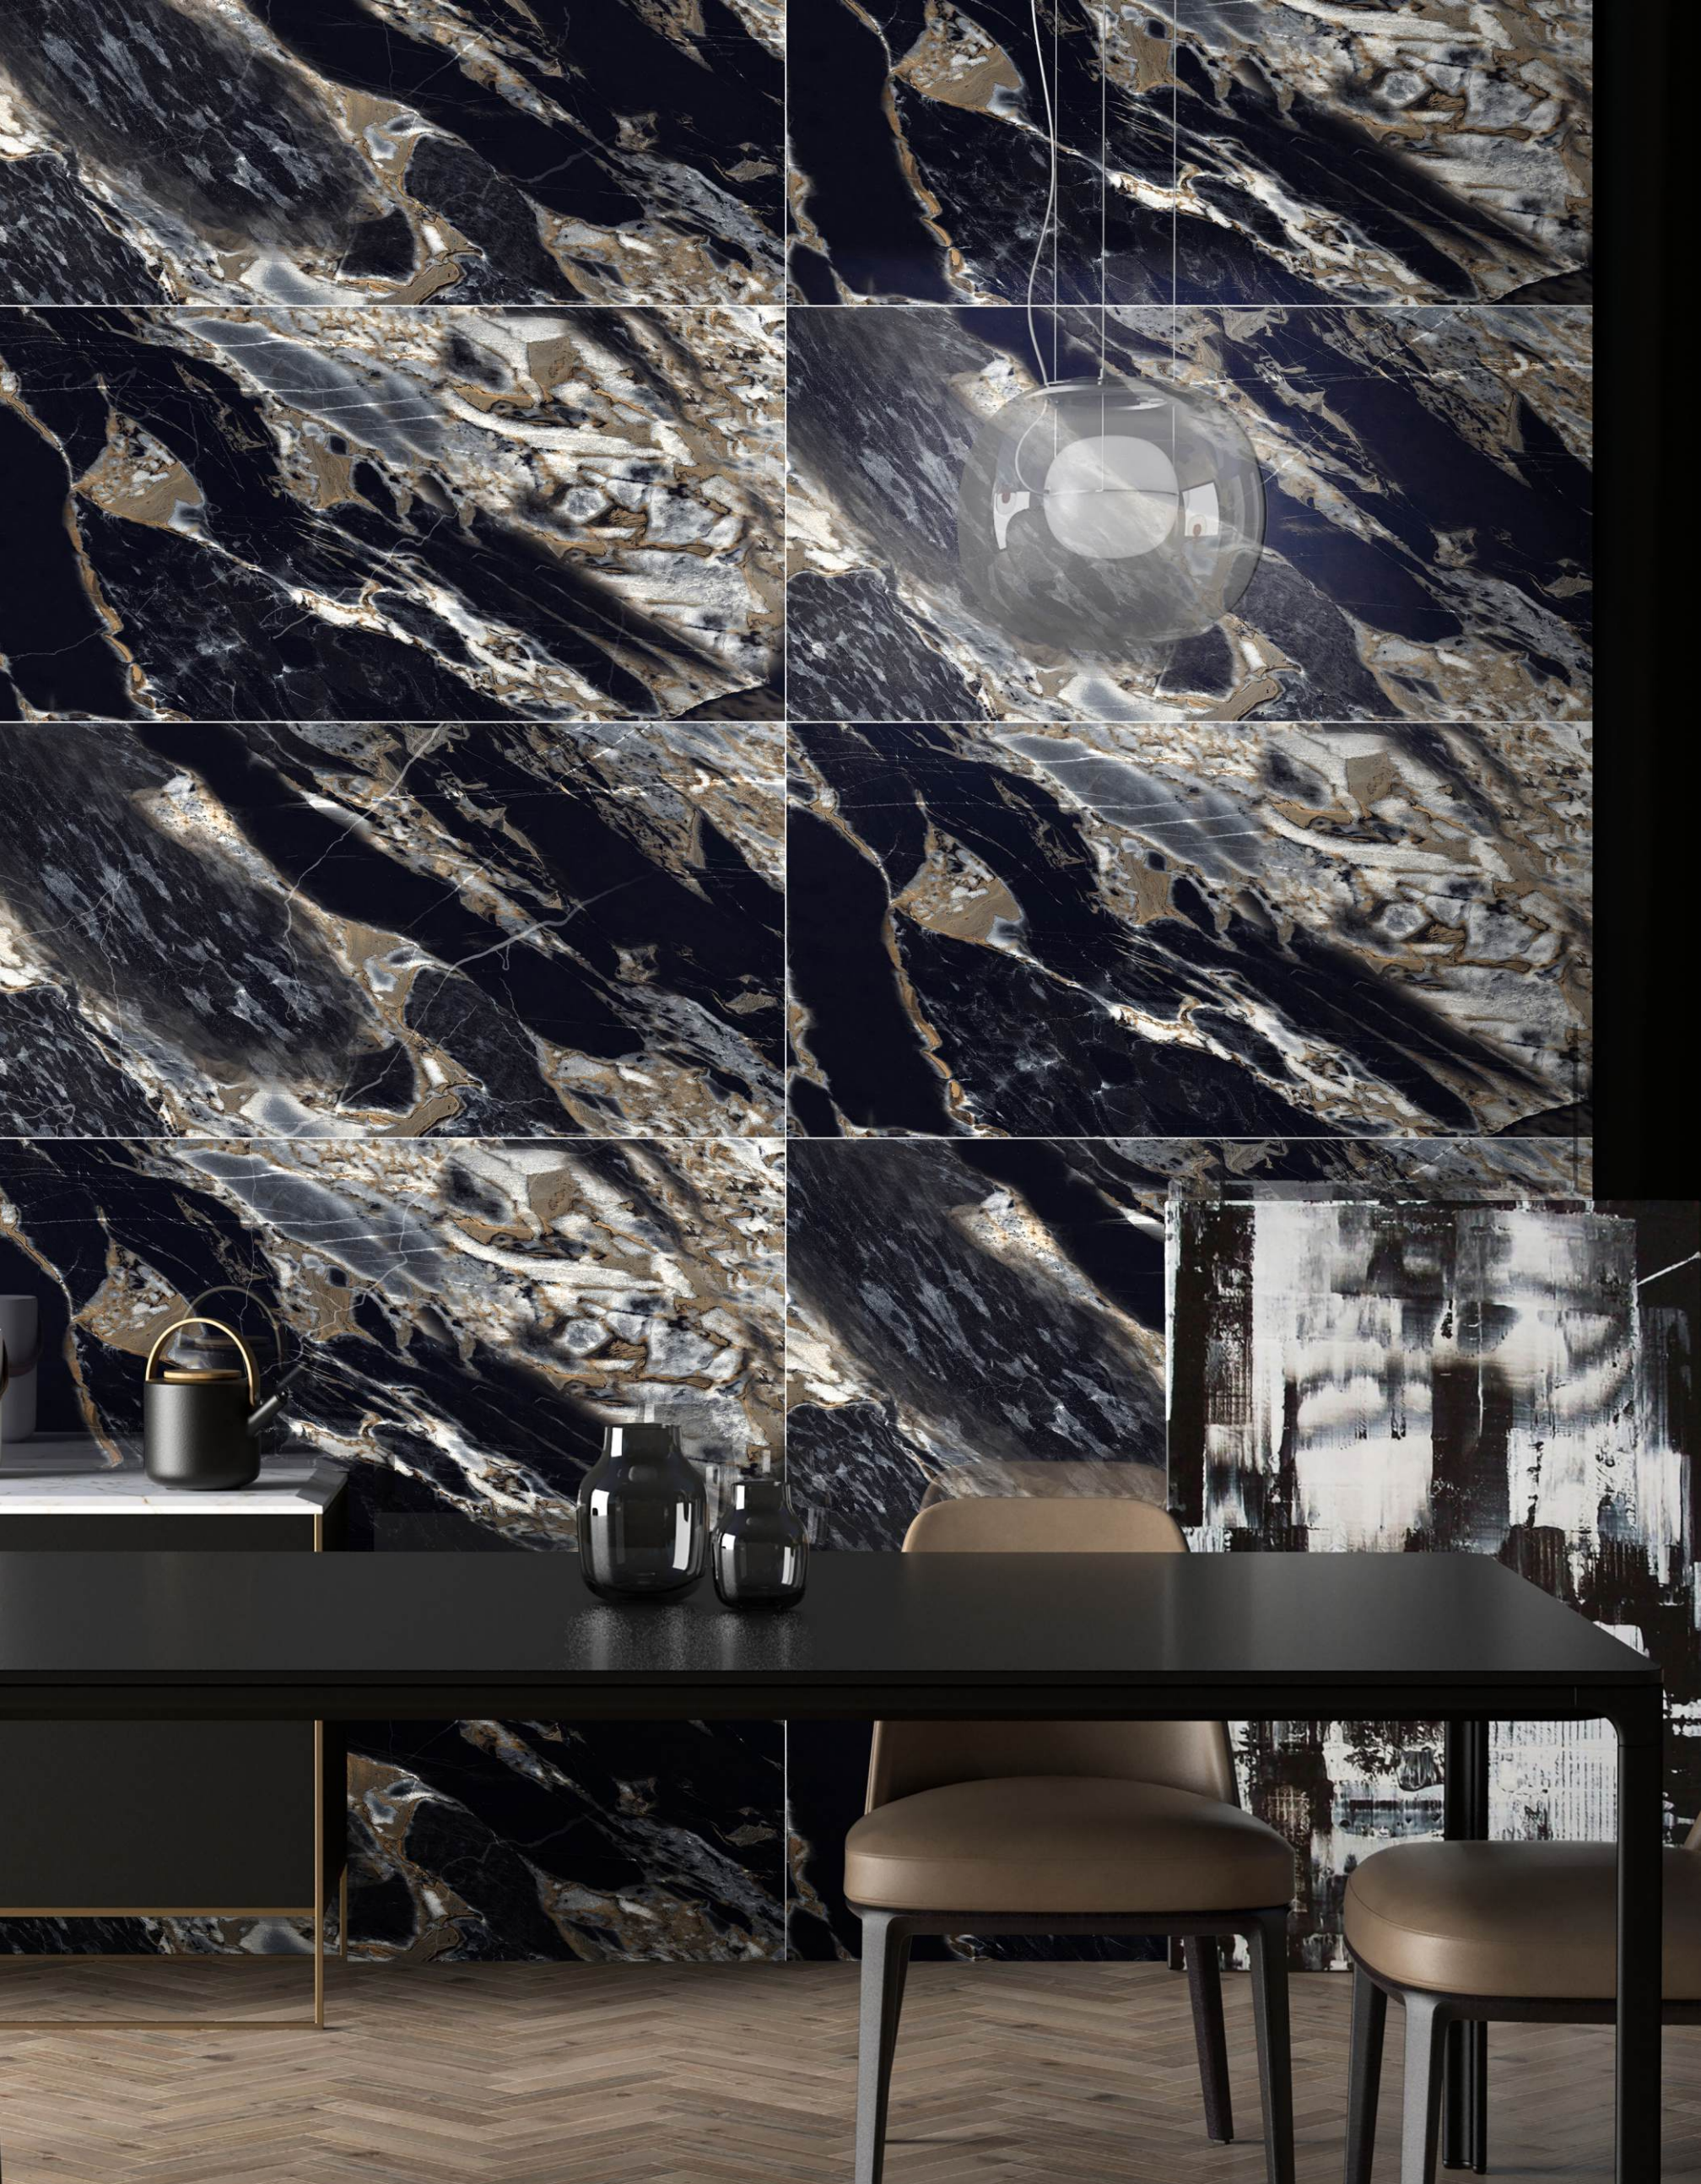

HighGloss
COLLECTION

600x
1200mm

HighGloss Finish

Black Fluary