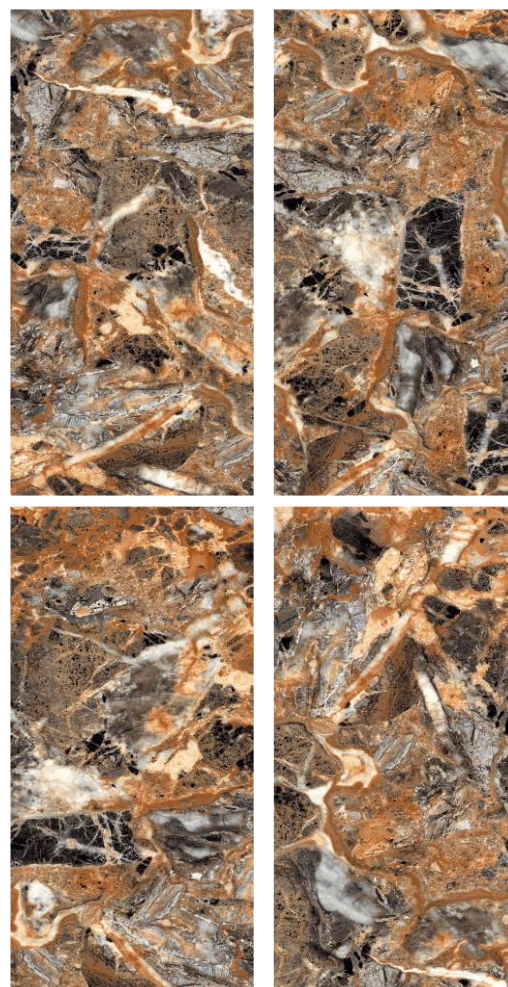

600x
1200mm

HighGloss Finish

Tiger White

HighGloss

COLLECTION

Veronica Brown

FINISH :
HIGHGLOSS

SIZE :
600X1200MM