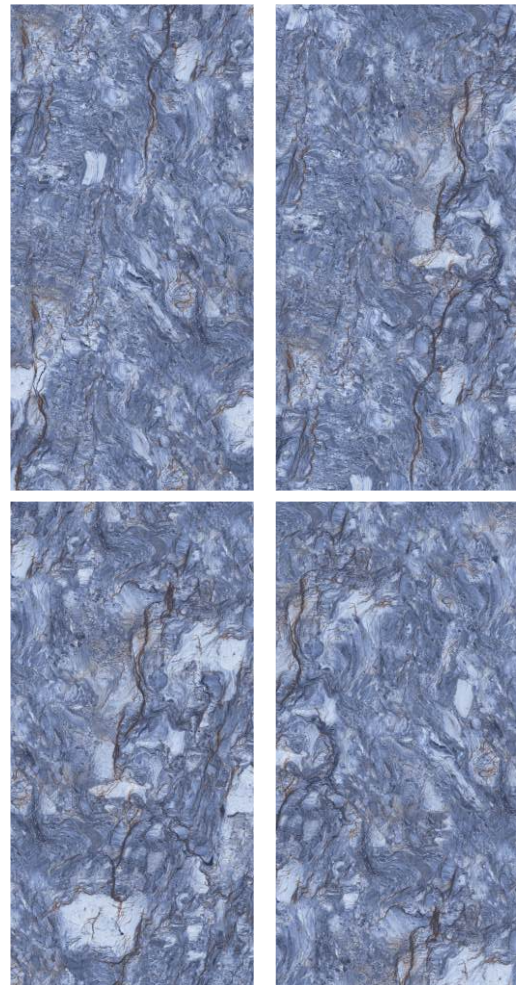

SIZE :
600X1200MM

Easy to
clean

Frost
Resistance

Low Water
Absorption

Dimensional
stability

Fire
Resistance

Chemical
Resistance

Easy
Installation