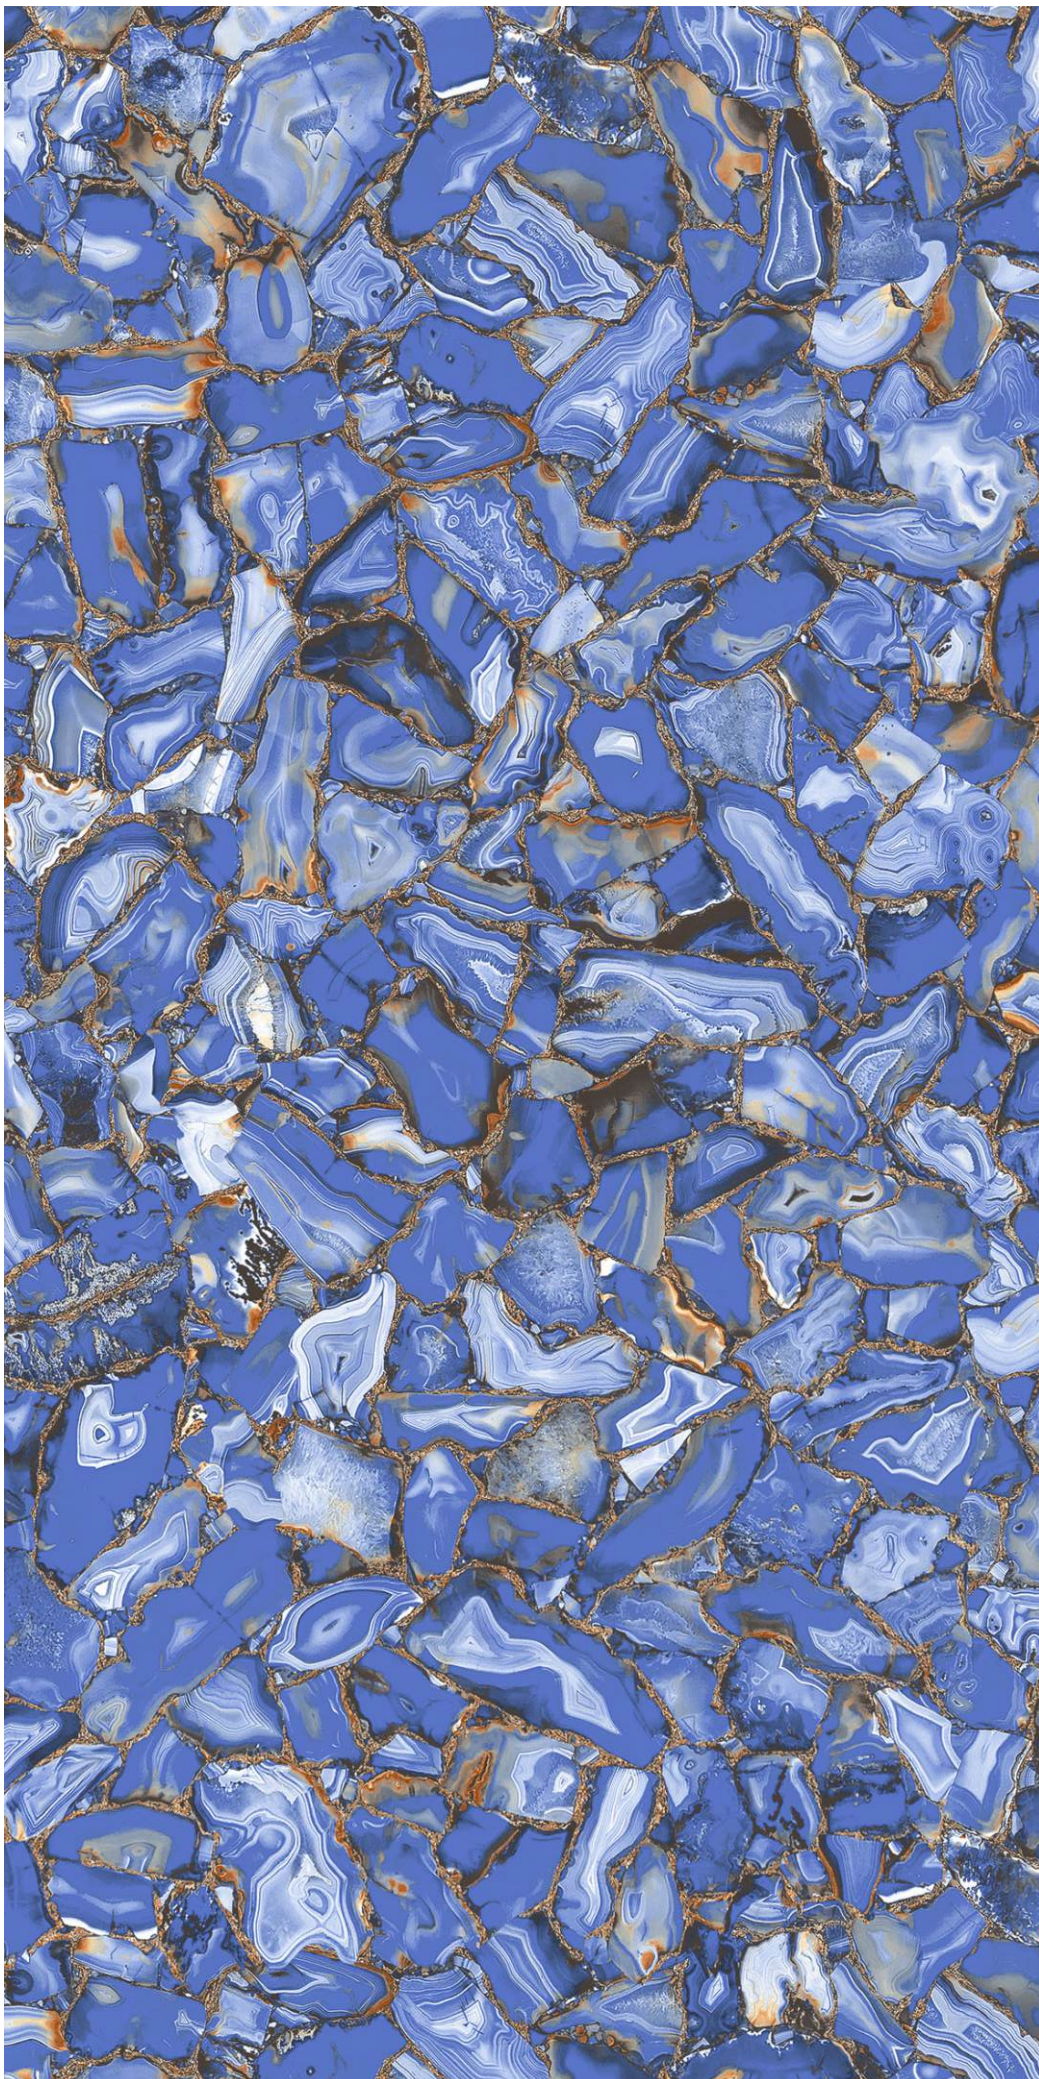

HighGloss

COLLECTION

Electric Blue

FINISH :
HIGHGLOSS

SIZE :
600X1200MM