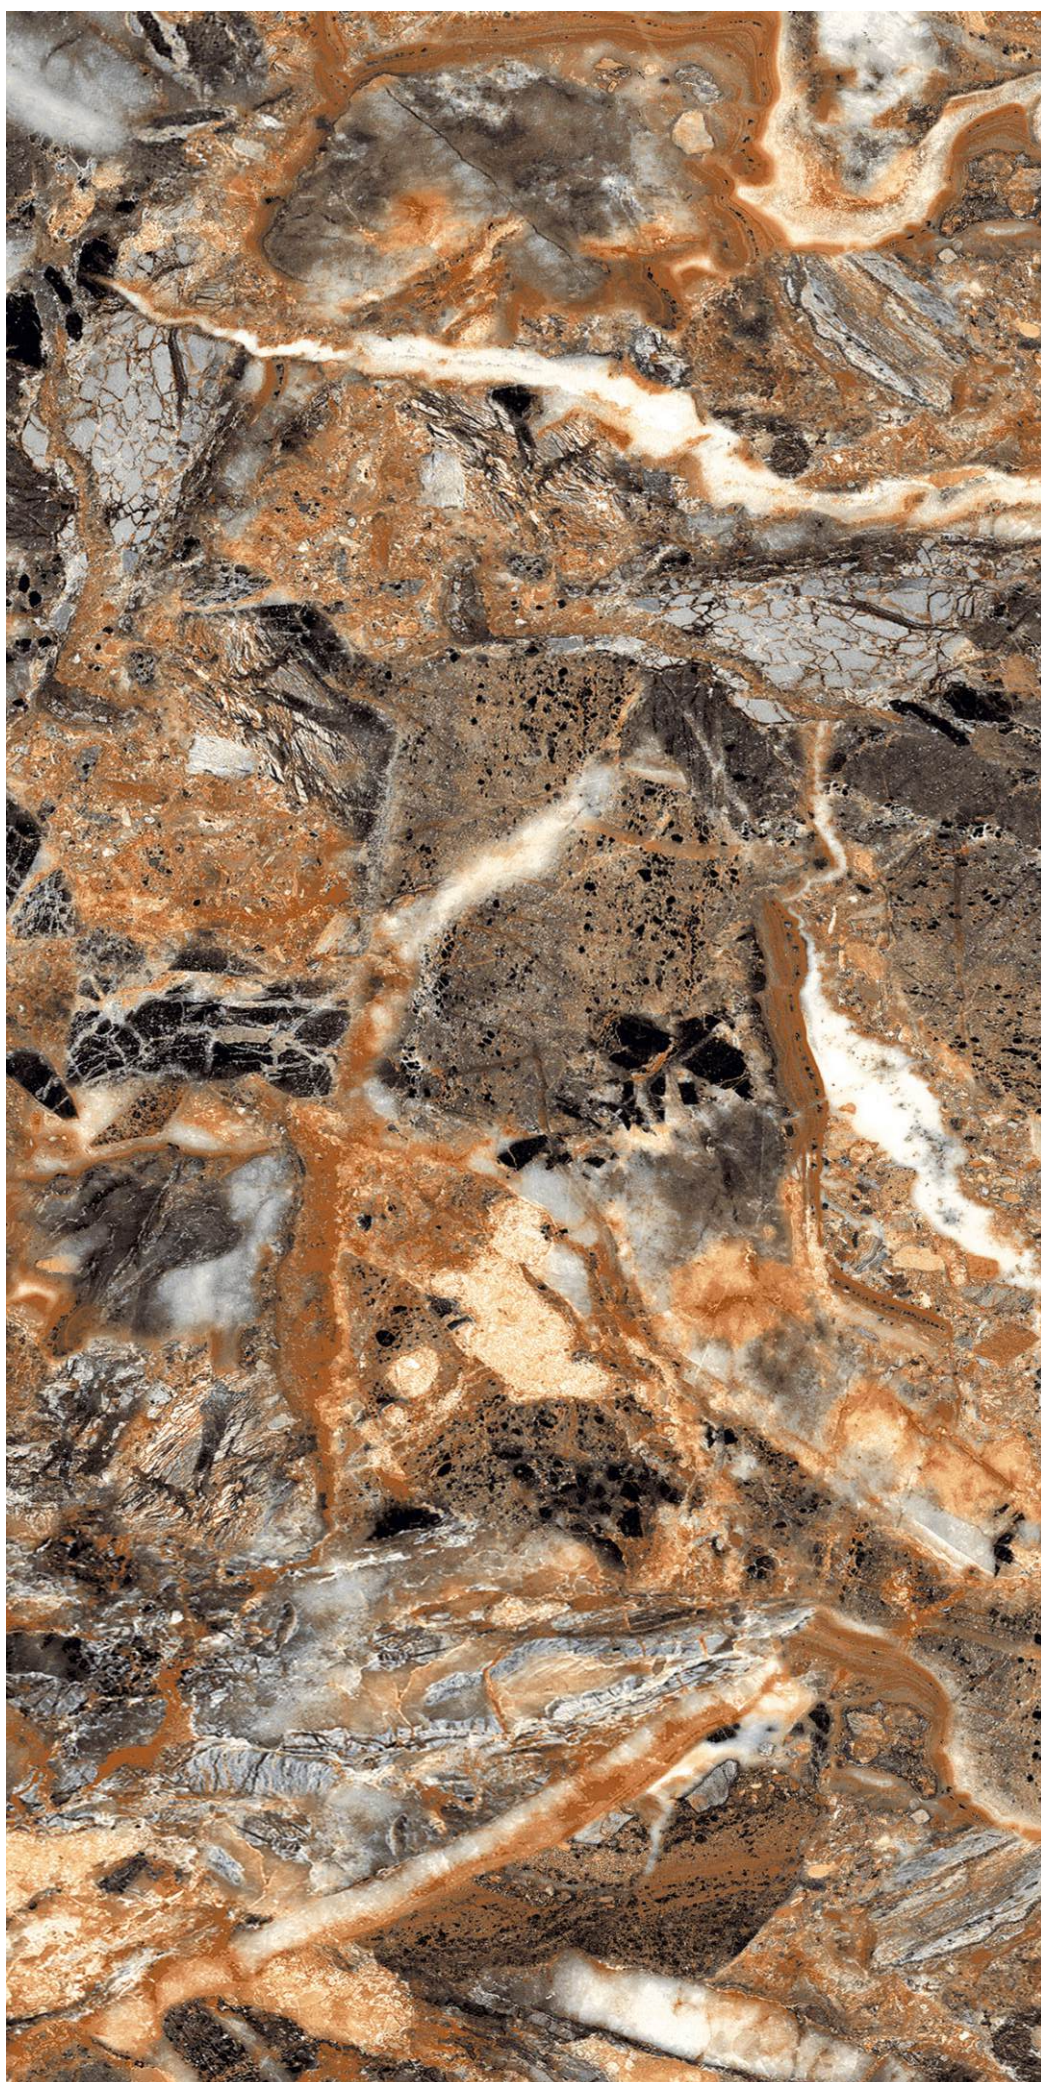

HighGloss

COLLECTION

Veronica Brown

FINISH :
HIGHGLOSS

SIZE :
600X1200MM