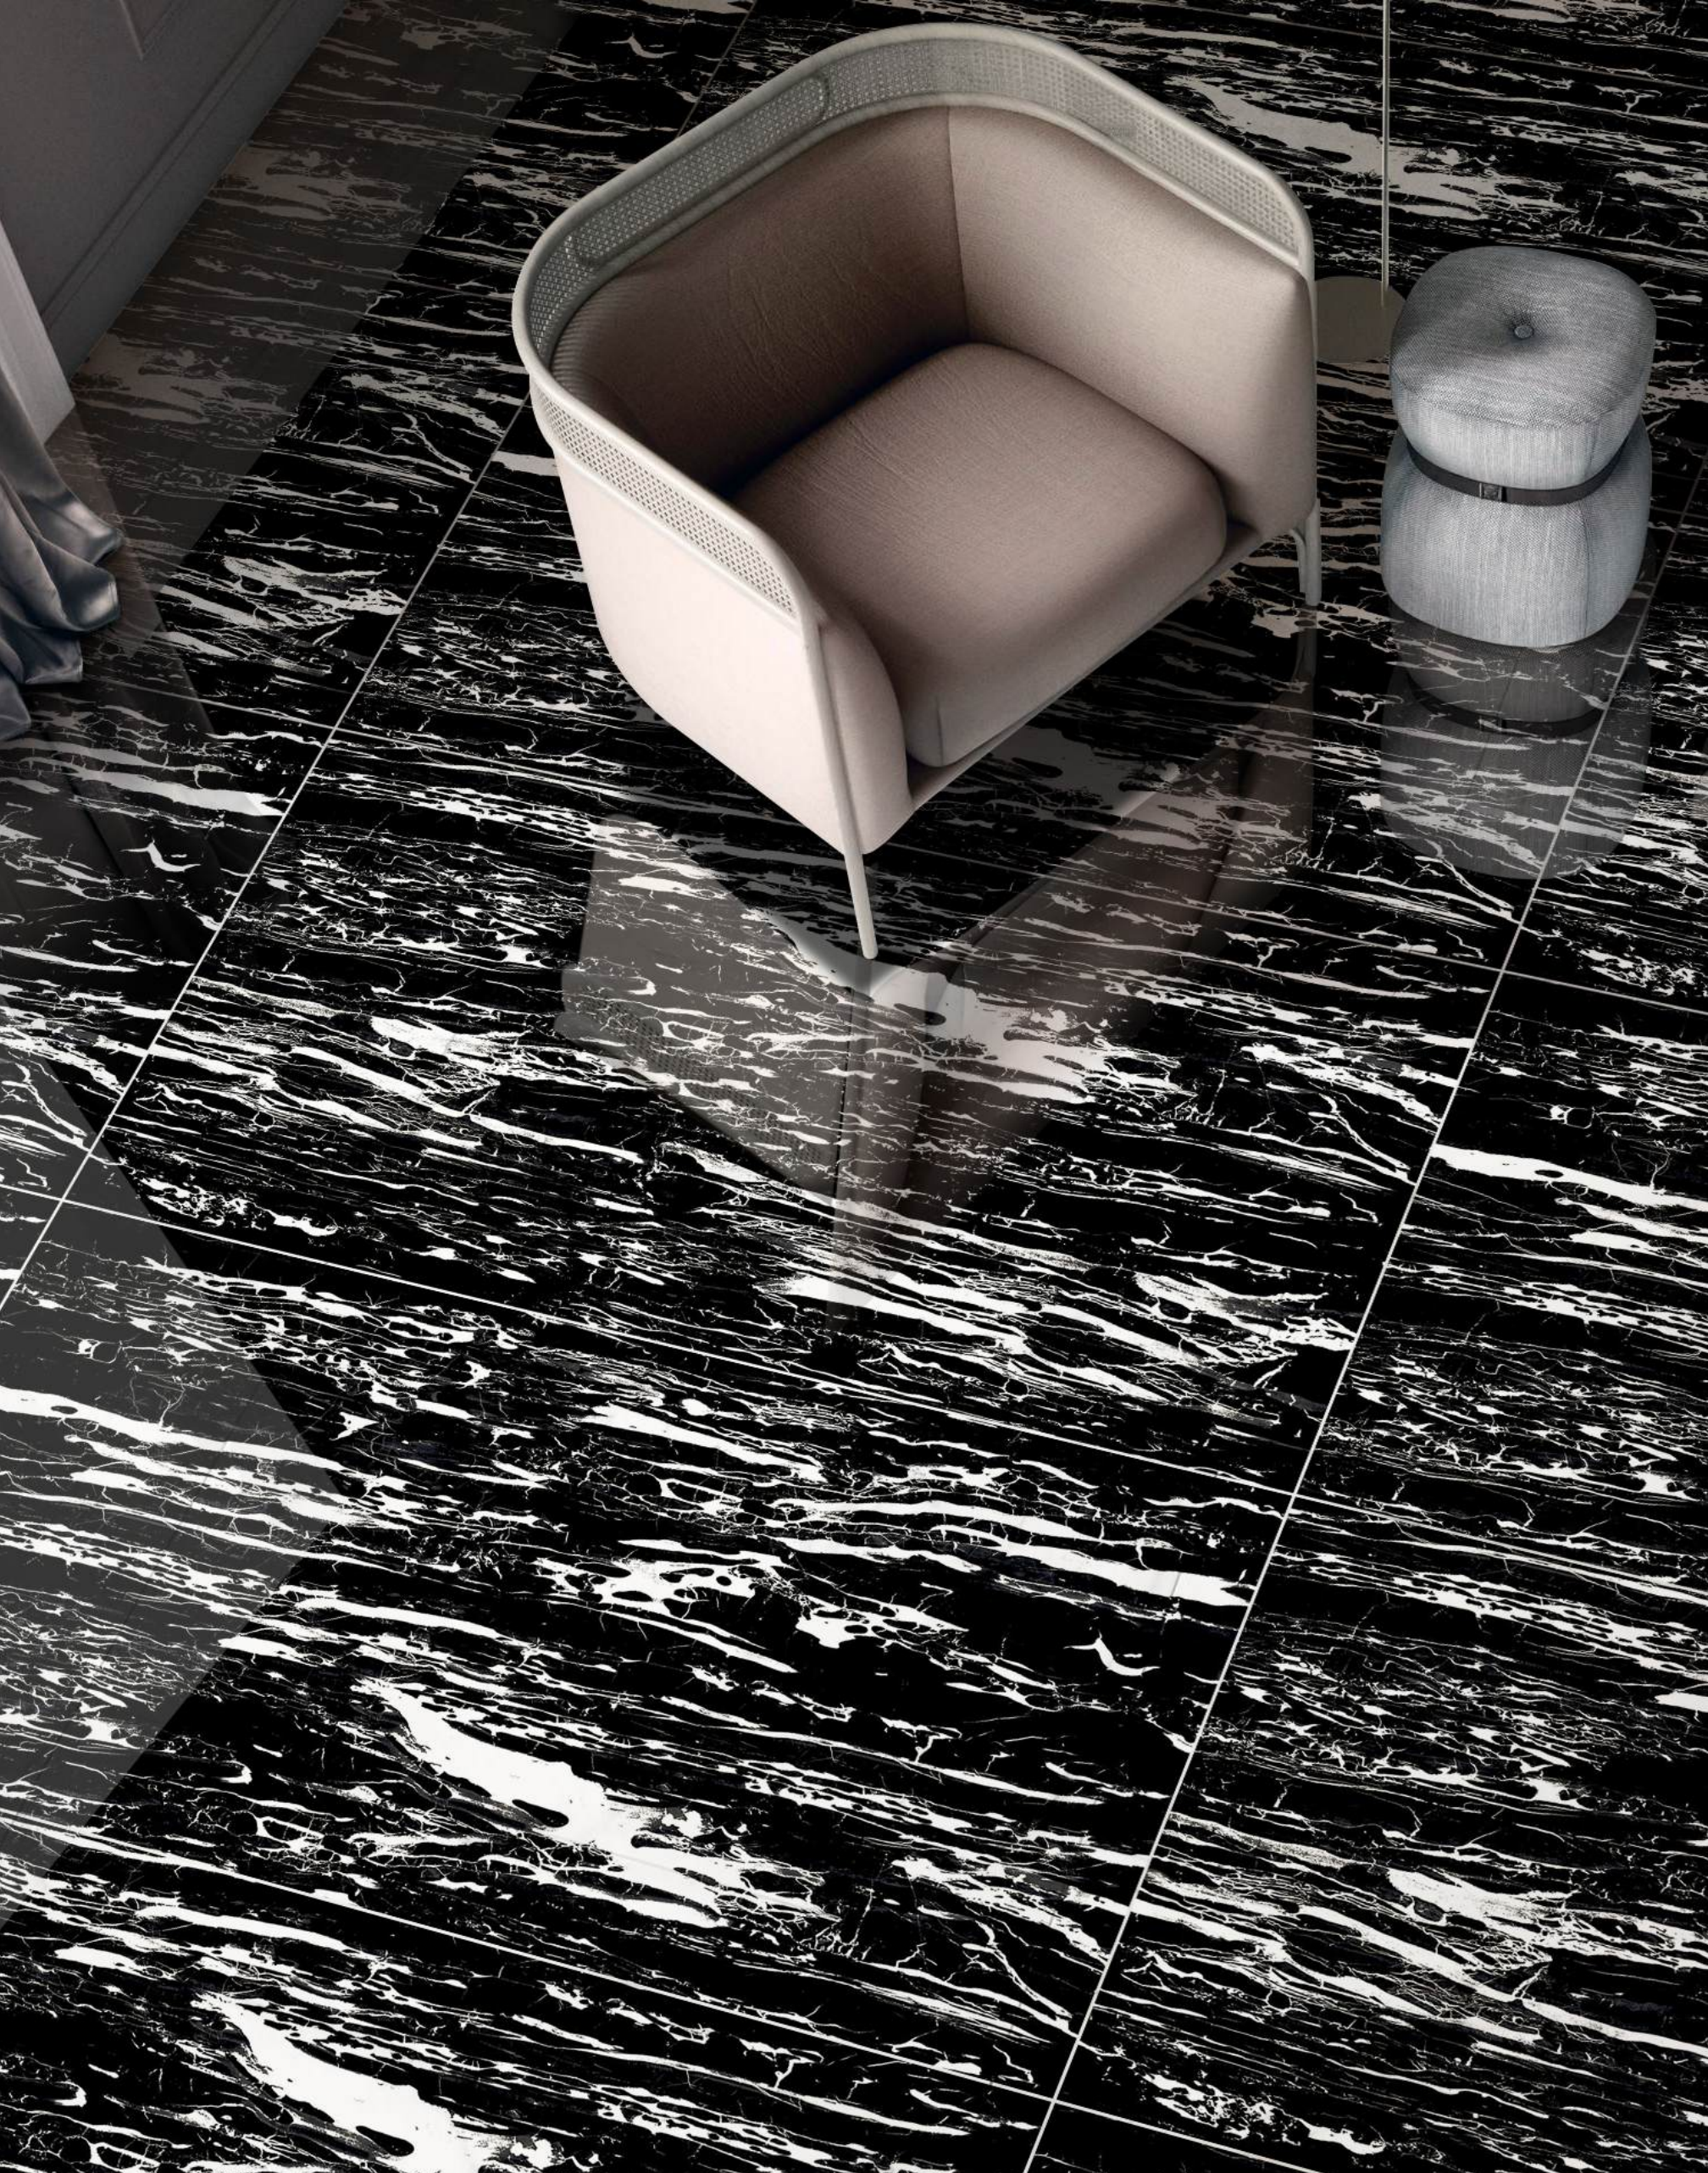

HighGloss
COLLECTION

600x
1200mm

HighGloss Finish

Retro Black