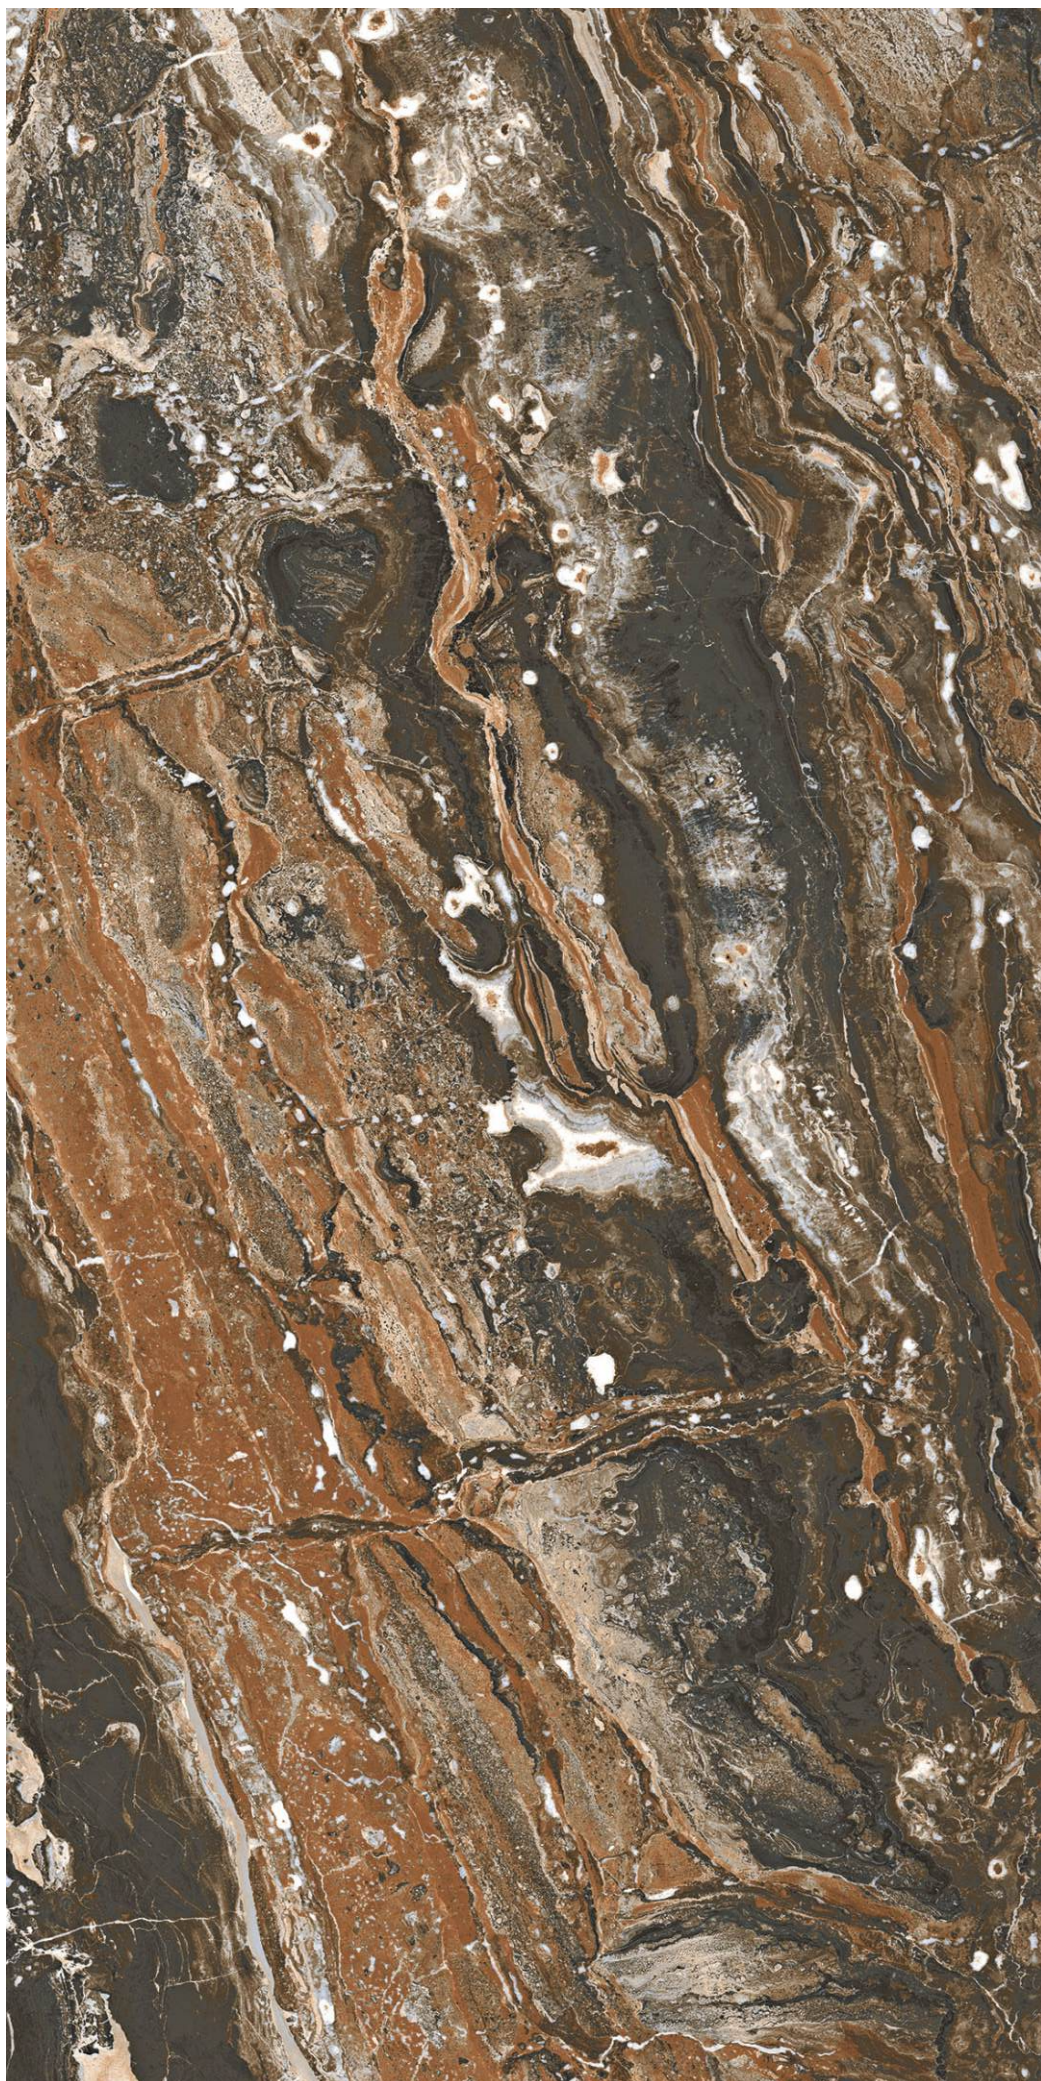

HighGloss

COLLECTION

Lirica Gold

FINISH :
HIGHGLOSS

SIZE :
600X1200MM