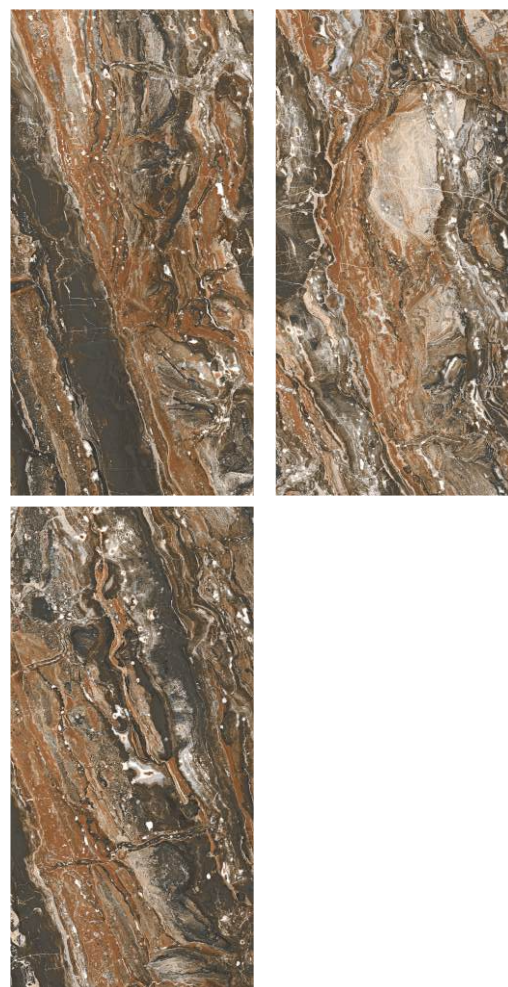

HighGloss

COLLECTION

Lirica Gold

FINISH :
HIGHGLOSS

SIZE :
600X1200MM

Easy to clean

Frost Resistance

Low Water Absorption