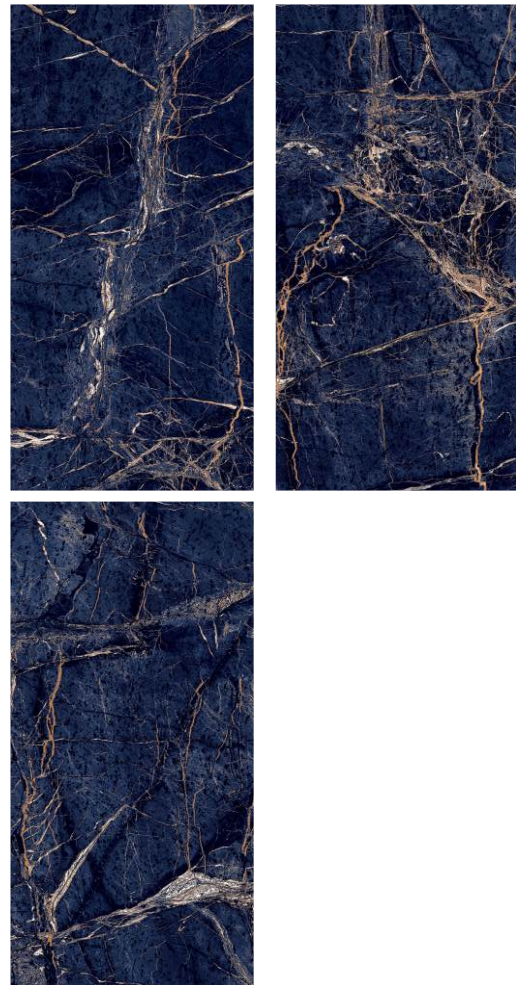

COLLECTION

Teracotta Blue

FINISH :
HIGHGLOSS

SIZE :
600X1200MM

Easy to clean

Frost Resistance

Low Water Absorption

Dimensional stability