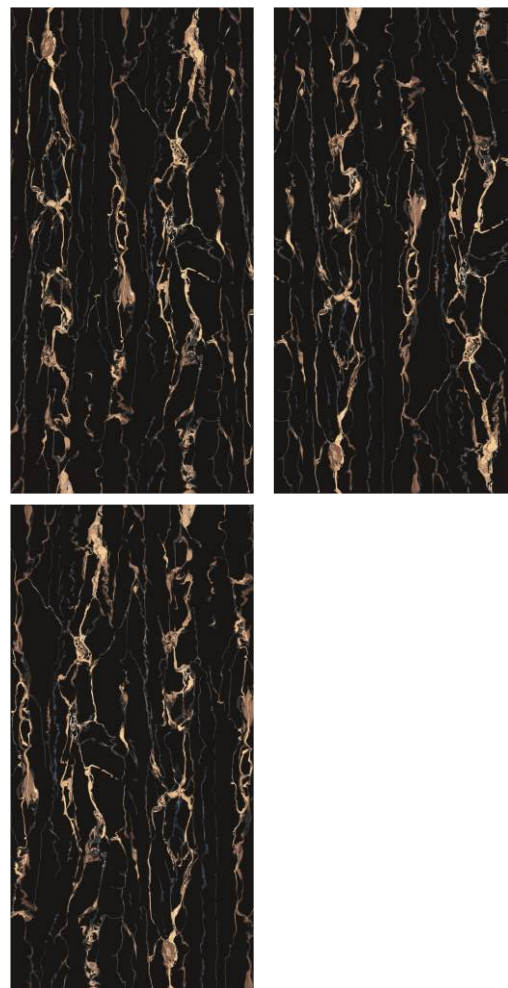

Tiffany Grey

HighGloss

COLLECTION

Tiger Nero

FINISH :
HIGHGLOSS

SIZE :
600X1200MM

Easy to clean

Frost Resistance